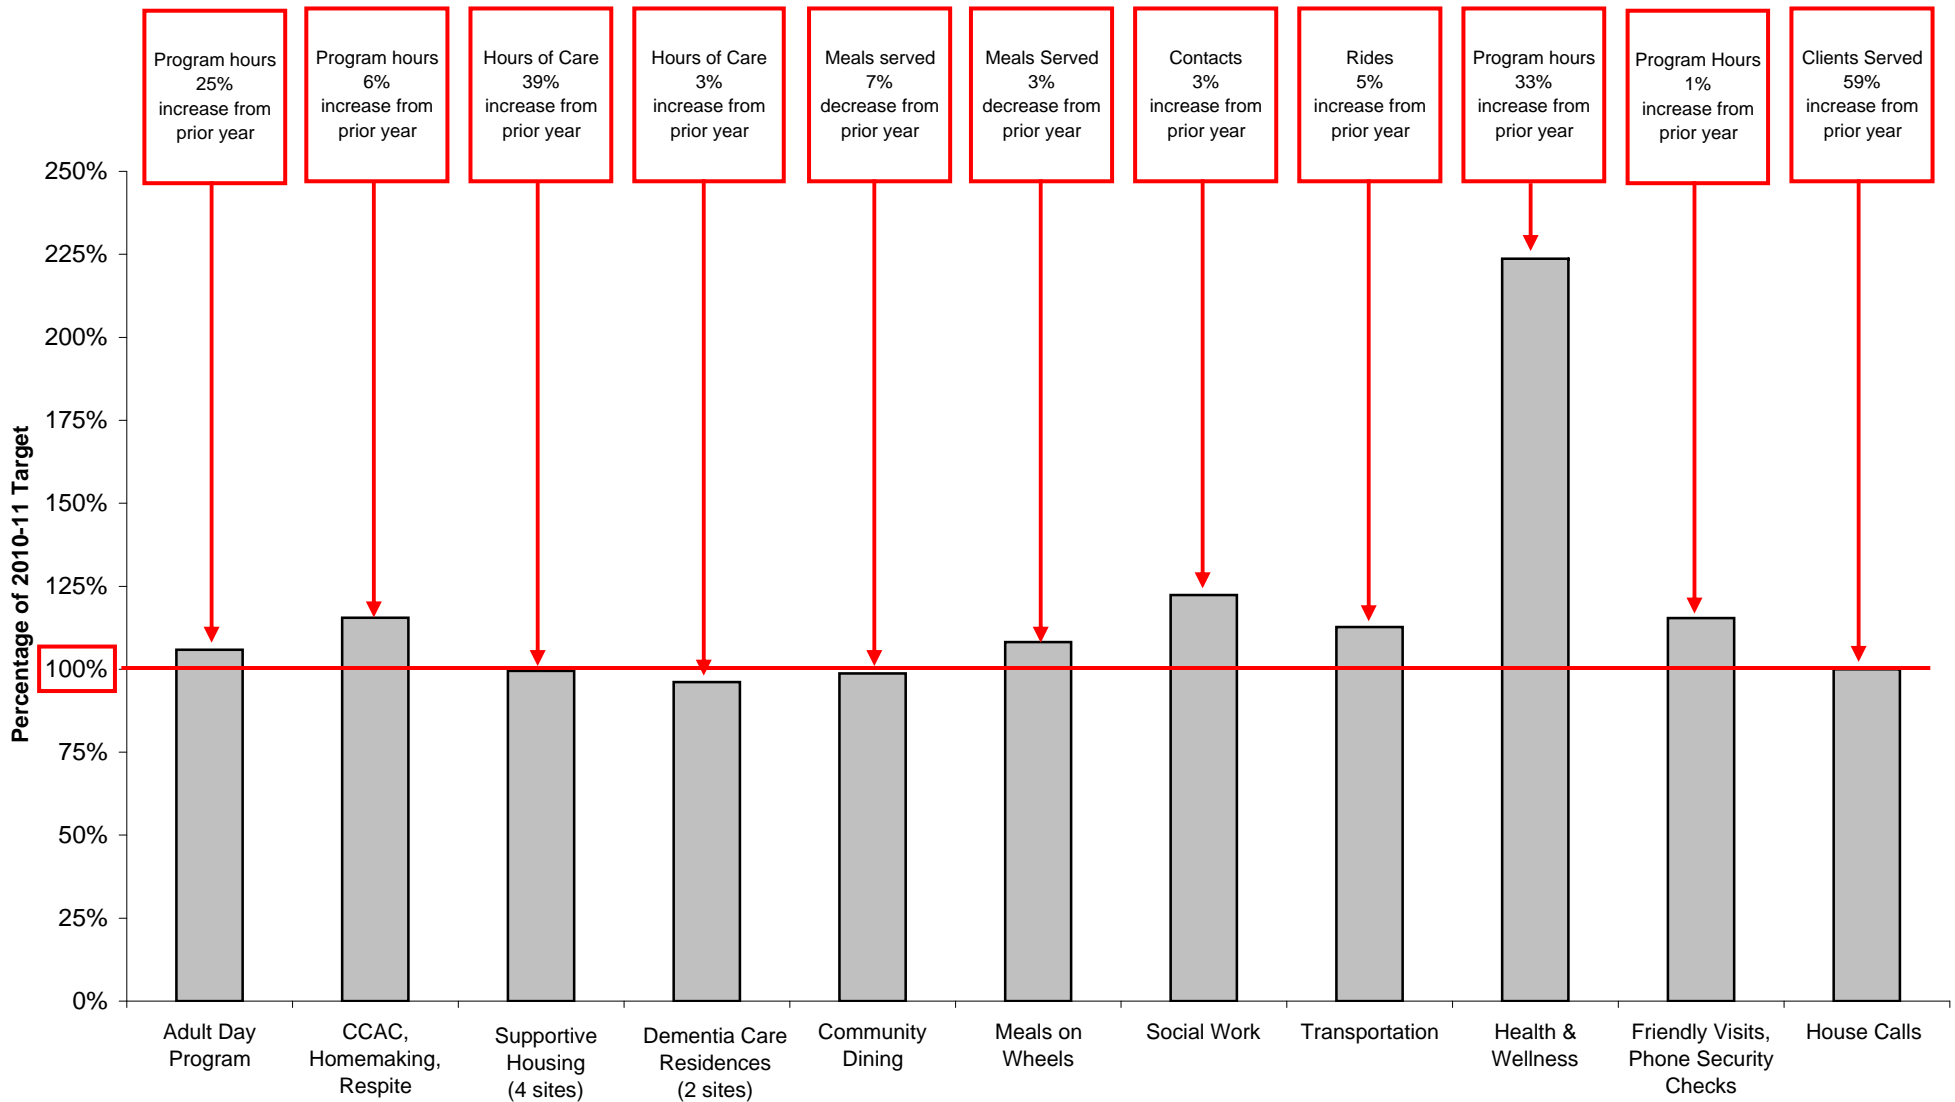

2010-2011 Service and Programs for Clients

Volunteers and Staff

500 (23,703 hours representing 13 FTE) volunteers and 192 FTE staff served SPRINT and engaged with our community

Students

87 students from high school to graduate school successfully completed placements at SPRINT